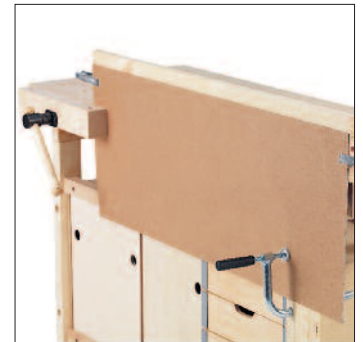

<b>CUPBOARD 0042</b>	<b>Nr 33374</b>	
Width	38 <sup>25/32</sup>	985
Height	18 <sup>1/8</sup>	460
Weight	35 lbs	16 kg

Package size NORDIC 1450  
1550x560x87 mm  
Package size 0042  
1010x430x100 mm

SJÖBERGS NORDIC 1450+0042

Nr 35011

**SJÖBERGS NORDIC 1450**

Based upon the latest Sjöberg design, the NORDIC 1450 range gives you the size you need at a price you can afford.

The top is hard Nordic birch and the bench is built for a long life with normal use. The NORDIC 1450 workbench can be used both right and left handed.