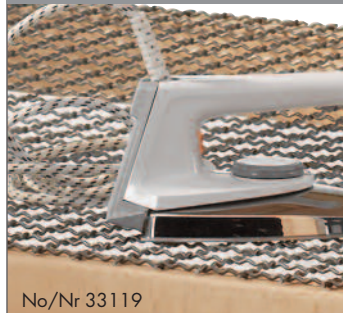

No/Nr 33119

No/Nr 33116

GRID SHELF